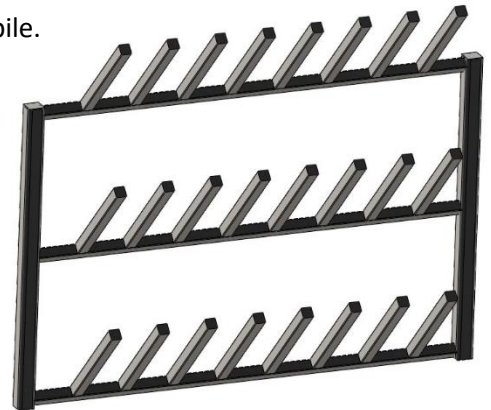

Stainless Steel Boot Racks

Our stainless steel Boot Racks come Wall mounted, Floor mounted and Mobile.

Manufactured from 2mm thick 304 Grade.
 25mm thick Boot Hangers
 40mm angle support side bars/ frame for wall mounted option
 40 x 40mm box section for mobile & freestanding options
 75mm stainless swivel/braked castor for mobile option

Wall Mounted Individual product dimensions:

- 4 pair L 640 x D 250 x H 669 mm
- 8 pair L 1180 x D 250 x H 669 mm (Horizontal)
- 8 pair L 640 x D 250 x H 1466 mm (Vertical)
- 12 pair L 910 x D 250 x H 1466 mm
- 16 pair L 1180 x D 250 x H 1466 mm
- 20 pair L 1450 x D 250 x H 1466 mm
- 24 pair L 1720 x D 250 x H 1466 mm
- 32 pair L 2260 x D 250 x H 1466 mm
- 36 pair L 2530 x D 250 x H 1466 mm

Free Standing Individual product dimensions:

- 8 pair L 600 x D 400 x H 1578 mm
- 12 pair L 1140 x D 400 x H 1171 mm (Horizontal)
- 12 pair L 870 x D 400 x H 1571 mm (Vertical)
- 16 pair L 1140 x D 400 x H 1579 mm
- 20 pair L 1410 x D 400 x H 1579 mm (Horizontal)
- 20 pair L 1450 x D 400 x H 1979 mm (Vertical)
- 24 pair L 1680 x D 400 x H 1579 mm
- 32 pair L 2220 x D 400 x H 1579 mm
- 36 pair L 2490 x D 400 x H 1579 mm

Mobile Individual product dimensions

- 8 pair L 1140 x D 250 x H 846 mm
- 12 pair L 1600 x D 250 x H 846 mm (Horizontal)
- 12 pair L 1140 x D 250 x H 1246 mm (Vertical)
- 16 pair L 1140 x D 250 x H 1646 mm
- 20 pair L 1410 x D 250 x H 1646 mm
- 24 pair L 1680 x D 250 x H 1646 mm
- 32 pair L 2220 x D 250 x H 1646 mm
- 36 pair L 2490 x d 250 x H 1646 mm